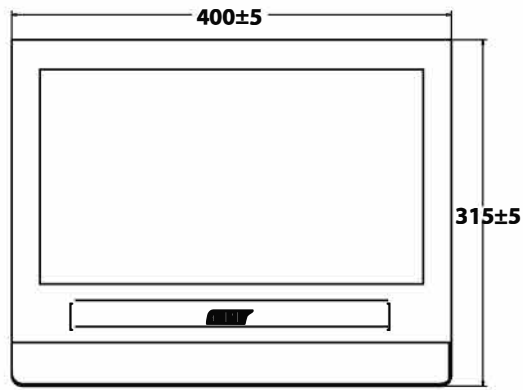

## Membrane R&F Console

Dimensions:  
mm (inches)

## StarQ Touch Screen Console (15.6"/400 mm)

(Additional specifications available on request)

**Dimensions:**  
mm (inches)