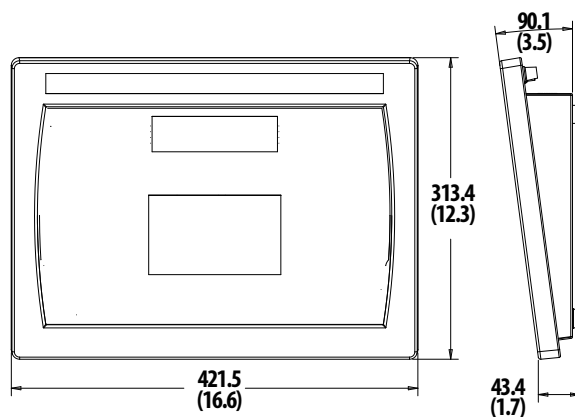

## Membrane R&F Console

Dimensions:  
mm (inches)

## StarQ Touch Screen Console (15.6"/400 mm)

(Additional specifications available on request)

**Dimensions:**  
mm (inches)