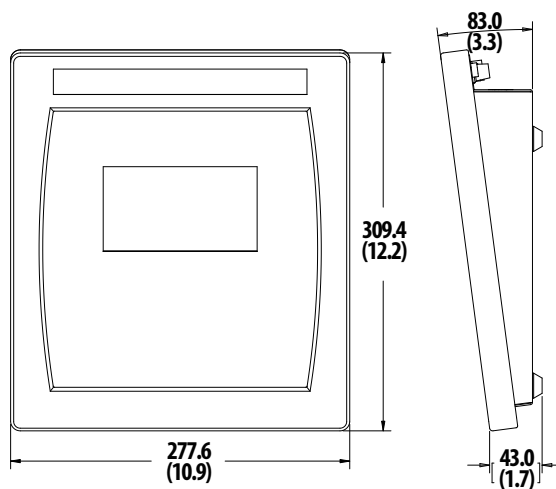

## Membrane R&F Console

Dimensions:  
mm (inches)

## StarQ Touch Screen Console (15.6"/400 mm)

(Additional specifications available on request)

**Dimensions:**  
mm (inches)