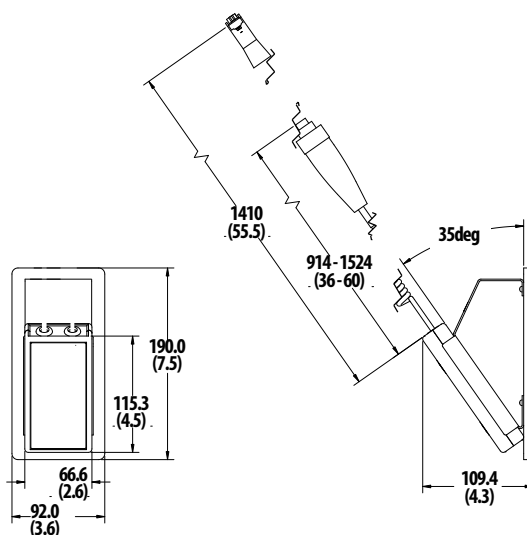

GENERATOR CONSOLES

Mini-Console