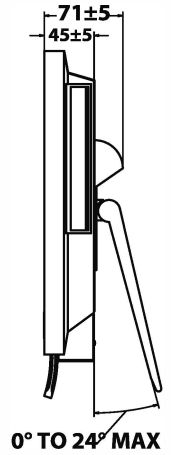

## Membrane R&F Console

Dimensions:  
mm (inches)

## StarQ Touch Screen Console (15.6"/400 mm)

(Additional specifications available on request)

**Dimensions:**  
mm (inches)